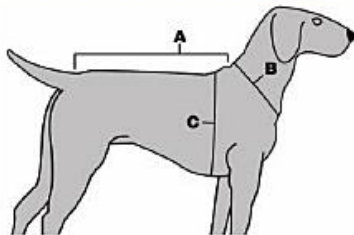

Our **Cover Me by Tui** comes in short sleeve or long sleeve and fits every dog from Chihuahua to Great Dane! We also now have 4 sizes for Cats.

The adjustable fit gives even more slender pets a custom comfort fit.

Sizing Chart for Dogs:

Size	Length	Fits Neck	Fits Chest	Approximate Breed
XXS	8"	7"-9"	12"-14"	Tea Cup - up to 3lbs
XS	10"	8"-10"	14"-18"	Chihuahua - up to 6 lbs
S	12"	9"-11"	18"-20"	Shih Tzu - up to 12 lbs
M	16"	12"-14"	22"-24"	Cocker Spaniel - up to 25 lbs
L	20"	16"-18"	26"-30"	Boarder Collie - up to 40 lbs
XL	25"	20"-23"	32"-36"	Golden Retriever - up to 80 lbs
XXL	32"	22"-25"	38"-42"	Newfoundland - up to 120 lbs

Sizing Guide:

- (A) Measure length of your pet's back from the base of the neck to the base of the tail.
- (B) Measure neck circumference.
- (C) Measure the broadest part of the chest. If the measurement is between sizes or if your pet has a stouter build, select a garment one size larger for a proper fit.